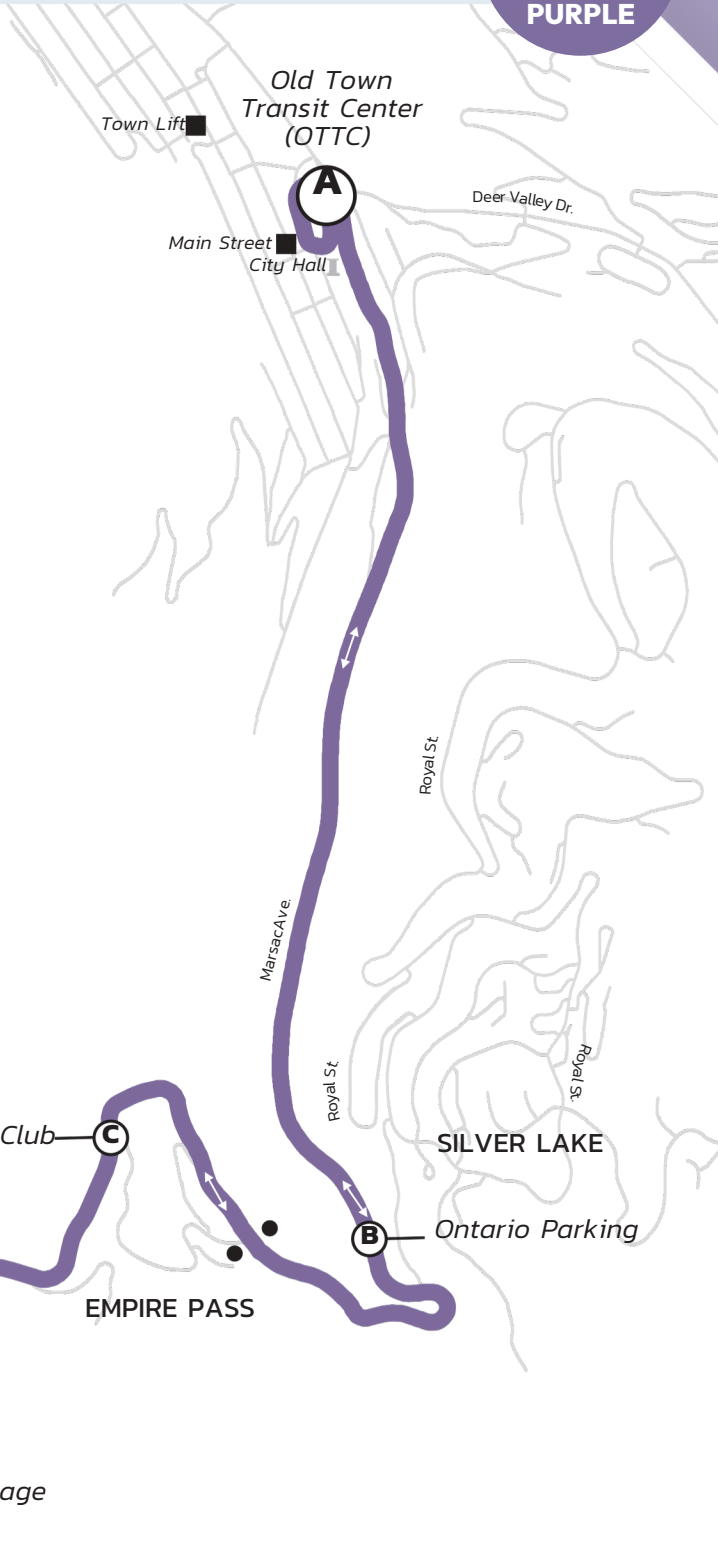

To Main St.		
D	C	A
Montage (Depart)	Empire Club	Main St. (OTTC)
5:45 AM	5:48 AM	5:55 AM
6:15 AM	6:18 AM	6:25 AM
6:45 AM	6:48 AM	6:55 AM
7:15 AM	7:18 AM	7:25 AM
7:45 AM	7:48 AM	7:55 AM
8:15 AM	8:18 AM	8:25 AM
8:45 AM	8:48 AM	8:55 AM
9:15 AM	9:18 AM	9:25 AM
9:45 AM	9:48 AM	9:55 AM
10:15 AM	10:18 AM	10:25 AM
10:45 AM	10:48 AM	10:55 AM
11:15 AM	11:18 AM	11:25 AM
11:45 AM	11:48 AM	11:55 AM
12:15 PM	12:18 PM	12:25 PM
12:45 PM	12:48 PM	12:55 PM
1:15 PM	1:18 PM	1:25 PM
1:45 PM	1:48 PM	1:55 PM
2:15 PM	2:18 PM	2:25 PM
2:45 PM	2:48 PM	2:55 PM
3:15 PM	3:18 PM	3:25 PM
3:45 PM	3:48 PM	3:55 PM
4:15 PM	4:18 PM	4:25 PM
4:45 PM	4:48 PM	4:55 PM
5:15 PM	5:18 PM	5:25 PM
5:45 PM	5:48 PM	5:55 PM
6:15 PM	6:18 PM	6:25 PM
-	-	-
11:15 PM	11:18 PM	11:25 PM

Legend

- Transit Hub/Major Transfer Point
- Scheduled Timepoint
- Bus Stop
- (Approximate Location)
- Noteworthy Location
- Government Building
- Grocery Store
- Library
- School
- Hospital